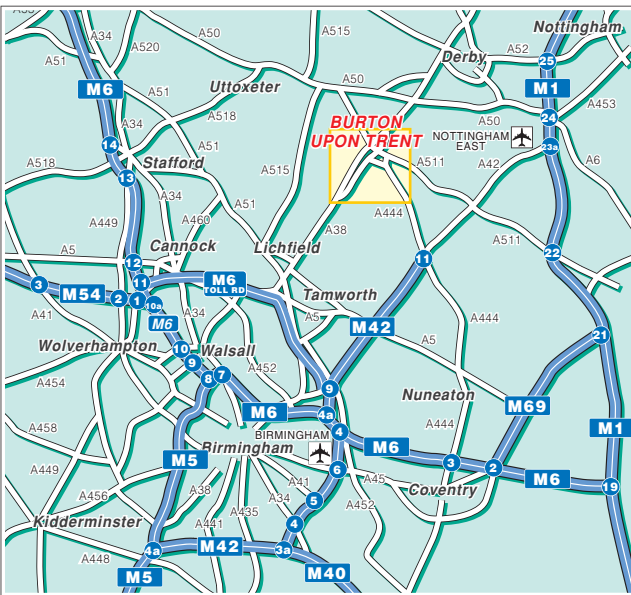

HOW2 TELECOM

First Avenue, Centrum 100,
Burton-on-Trent, Staffordshire DE14 2WE

Tel: 0844 561 0595

Website: www.how2telecom.co.uk

E-mail: info@how2telecom.co.uk

Public Transport

By Rail, Burton Station.
Approximately 10 minutes taxi ride away.
For information on train operators and
times phone National Rail Enquiries on
0845 7484950.

By Air, East Midlands Airport.
Approximately 15 minutes drive away.

HOW2
TELECOM